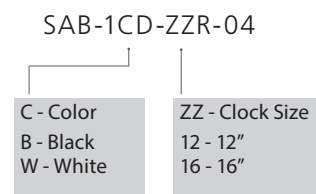

### Features:

- Proven time-keeping accuracy and reliability
- Hour, minute and second hands
- Custom colors and plating available
- Complete stand-alone capability
- Works on a single "AA" battery
- Available in 12" (30.48 cm) or 16" (40.64 cm) round case
- Shatterproof, side molded polycarbonate crystal (optional polystyrene crystals are available)
- Low profile—slim case design
- Smooth surface metal case (optional ABS cases are available)
- A variety of dial designs
- Made in U.S.A.

## Specifications:

- Battery type/size: 1.5 volts / "AA"
- Quartz frequency: 32.768 KHz
- Operating range: 1.2 - 1.7 Volts
- Current consumption: 0.110 mA
- Accuracy: +/- 0.8 sec./day @ 1.5 V
- Temperature range:  
Operating: -20°C - 60° C  
Storage: -20°C - 70° C
- Display: 12 or 24 hour dials available
- Color: Standard black or white (custom colors available)
- Clock Size: 12.81" (32.54 cm) diameter, 1.2" (3.05 cm) depth  
16.81" (42.7 cm) diameter, 1.6" (4.06 cm) depth
- Case: Shallow profile, smooth surface metal case (optional ABS cases available)
- Crystal: Shatterproof, side molded polycarbonate crystal (optional polystyrene crystals available)
- Movement dimensions: 2.286" x 2.174" x 0.648" (5.81 cm x 5.52 cm x 1.65 cm)  
(LxWxD)
- Shipping weight: 12" (30.48 cm) Clock - 4 lbs. (1.81kg)  
16" (40.64 cm) Clock - 6 lbs. (2.72kg)
- Mounting kit includes: 2 - blue plastic anchors  
2 - 10 x 1.5 sheet metal screw

#### Examples:

SAI-1BS-12R-0: SAI Series, Metal Black Case, 12" (30.48 cm)  
SAI-2WS-16R-0: SAI Series, ABS White Case, 16" (40.64 cm)