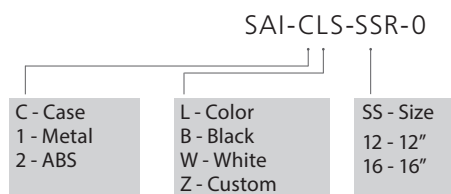

Specifications:

- Battery type/size: 1.5 volts / "AA"
- Quartz frequency: 32.768 KHz
- Operating range: 1.2 - 1.7 Volts
- Current consumption: 0.110 mA
- Accuracy: +/- 0.8 sec./day @ 1.5 V
- Temperature range:
  Operating: -20°C - 60° C
  Storage: -20°C - 70° C
- Display: 12 or 24 hour dials available
- Color: Standard black or white (custom colors available)
- Clock Size: 12.81" (32.54 cm) diameter, 1.2" (3.05 cm) depth
  16.81" (42.7 cm) diameter, 1.6" (4.06 cm) depth
- Case: Shallow profile, smooth surface metal case (optional ABS cases available)
- Crystal: Shatterproof, side molded polycarbonate crystal (optional polystyrene crystals available)
- Movement dimensions: 2.286" x 2.174" x 0.648" (5.81 cm x 5.52 cm x 1.65 cm)
  (LxWxD)
- Shipping weight: 12" (30.48 cm) Clock - 4 lbs. (1.81kg)
  16" (40.64 cm) Clock - 6 lbs. (2.72kg)
- Mounting kit includes: 2 - blue plastic anchors
  2 - 10 x 1.5 sheet metal screw

Ordering Information

SAI Series Quartz Independent Clock