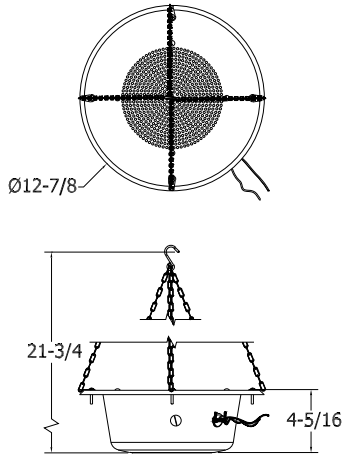

**MA/E5/S7/T1**  
 Sound Masking Assembly  
 70V, Color Coded Leads  
**MA/E5/S7/T8**  
 Sound Masking Assembly  
 70V, Rotary Select

**SOUND MASKING LOUSPEAKER ASSEMBLY**

**GENERAL DESCRIPTION**

The MA/E5/S7/T1 and MA/E5/S7/T8 are each a complete economy sound masking loudspeaker assembly with a 8" O.D. loudspeaker with concentric mount hard fiber HF cone, multiple transformer options, dust-proof perforated 22 gage steel baffle, 16 gage steel back box and suspension chain.  
 Finish: White baked epoxy hybrid.

**SYSTEM COMPONENTS**

Loudspeaker	8C5PAX
Transformer- /T1	70V 4W-5 tap Color code select (4W, 2W, 1W, 0.5W, 0.25W)
Transformer- /T8	70V 4W-5 tap Rotary select (4W, 2W, 1W, 0.5W, 0.25W)
Back Box	ERD8U

**RECOMMENDED QUAM SYSTEM COMPONENT**

QC101M	1-gang, 100W, attenuator, 10-steps, 1.5 dB per
QC101M/RM	Rack mount version, specifications as above

**AUDIO SPECIFICATIONS**

Average Sensitivity	92 dB-SPL 1W/1M
Loudspeaker Power Rating	12W RMS EIA 426A Standard
Calculated Maximum System Output	98 dB-SPL 4W/1M
Magnet Type, Weight	BeFe Ceramic, 4.8 oz.
Frequency Response	65 Hz - 17 kHz EIA 426A Standard
Nominal Coverage Angle	90° included angle -6 dB/ 2 kHz, half space
Audio Connection	Pre-cut 7" color coded leads
Mechanical Connection	Light steel chain, 4'-0" long, supplied